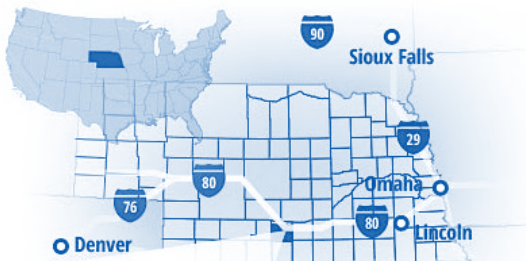

# Holdrege, NE

ADDING VALUE TO YOUR INVESTMENT: [www.phelpscountyne.com](http://www.phelpscountyne.com)

Holdrege (Phelps County) is at the crossroads of US Highway 183 (N-S) and US Highway 6/34 (E-W), less than 20 minutes from I-80.

AG WEST COMMODITIES

**CENTRAL  
STRATEGIC  
ACCESSIBLE**

PHELPS MEMORIAL HEALTH CENTER - TOP 100 HOSPITAL

## TRUCK IT

From here to there, just about anywhere nationwide, in two days or less

### DRIVE TIMES

Kearney	30 minutes
Lincoln	2 ¼ hours
Omaha	3 hours
Denver	5 hours
Kansas City	5 ¼ hours